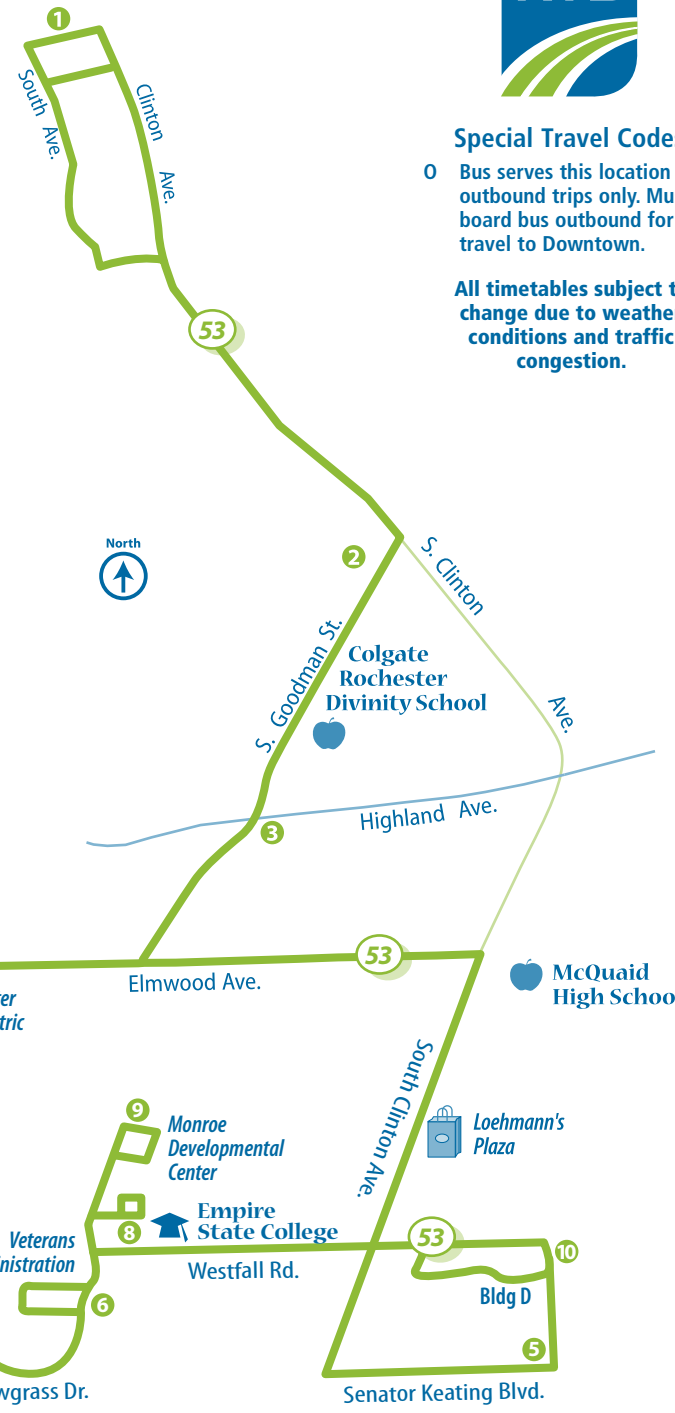

53 South Goodman — Weekdays

Special Travel Codes

- 0 Bus serves this location on outbound trips only. Must board bus outbound for travel to Downtown.

All timetables subject to change due to weather conditions and traffic congestion.

Downtown to South Goodman

Transit Center	Clinton & Goodman	Goodman & Highland	Rochester Psych Center	Lac De Ville & Senator Keating	Veterans Administration	Sawgrass Dr.	Empire State College	Monroe Dev. Ctr
1	2	3	4	5	6	7	8	9
6:00	6:09	6:11	6:15	6:23	6:31		6:32	6:34
7:00	7:09	7:11	7:15	7:23	7:31	7:35	7:38	7:40
8:00	8:09	8:11	8:15	8:23	8:31	8:35	8:38	8:40
9:10	9:19	9:21	9:25	9:33	9:41		9:42	9:44
10:45	10:54	10:56	11:00	11:08	11:16	11:20	11:23	11:25
12:20	12:29	12:31	12:35	12:43	12:51		12:52	12:54
1:50	1:59	2:01	2:05	2:13	2:21	2:25	2:28	2:30
3:15	3:24	3:26	3:30	3:38	3:46	3:50	3:53	3:55
4:35	4:44	4:46	4:50	4:58	5:06	5:10	5:13	5:15
5:30	5:39	5:41	5:45	5:53	6:01		6:02	6:04
6:30	6:39	6:41	6:45	6:53	7:01		7:02	7:04
7:30	7:39	7:41	7:45	7:53	8:01		8:02	8:04

P.M. Times In Bold

South Goodman to Downtown

Monroe Dev. Ctr	Clinton Crossings (Bldg D)	Rochester Psych Center	Goodman & Highland	Clinton & Goodman	Transit Center
9	10	4	3	2	1
6:36	6:41	6:49	6:55	6:59	7:07
7:59	8:04	8:12	8:18	8:22	8:30
8:59	9:04	9:12	9:18	9:22	9:30
9:52	9:57	10:05	10:11	10:15	10:23
11:27	11:32	11:40	11:46	11:50	11:58
12:56	1:01	1:09	1:15	1:19	1:27
2:32	2:37	2:45	2:51	2:55	3:03
3:57	4:02	4:10	4:16	4:20	4:28
5:20	5:25	5:33	5:39	5:43	5:51
6:20	6:25	6:33	6:39	6:43	6:51
7:10	7:15	7:23	7:29	7:33	7:41
8:10	8:15	8:23	8:29	8:33	8:41