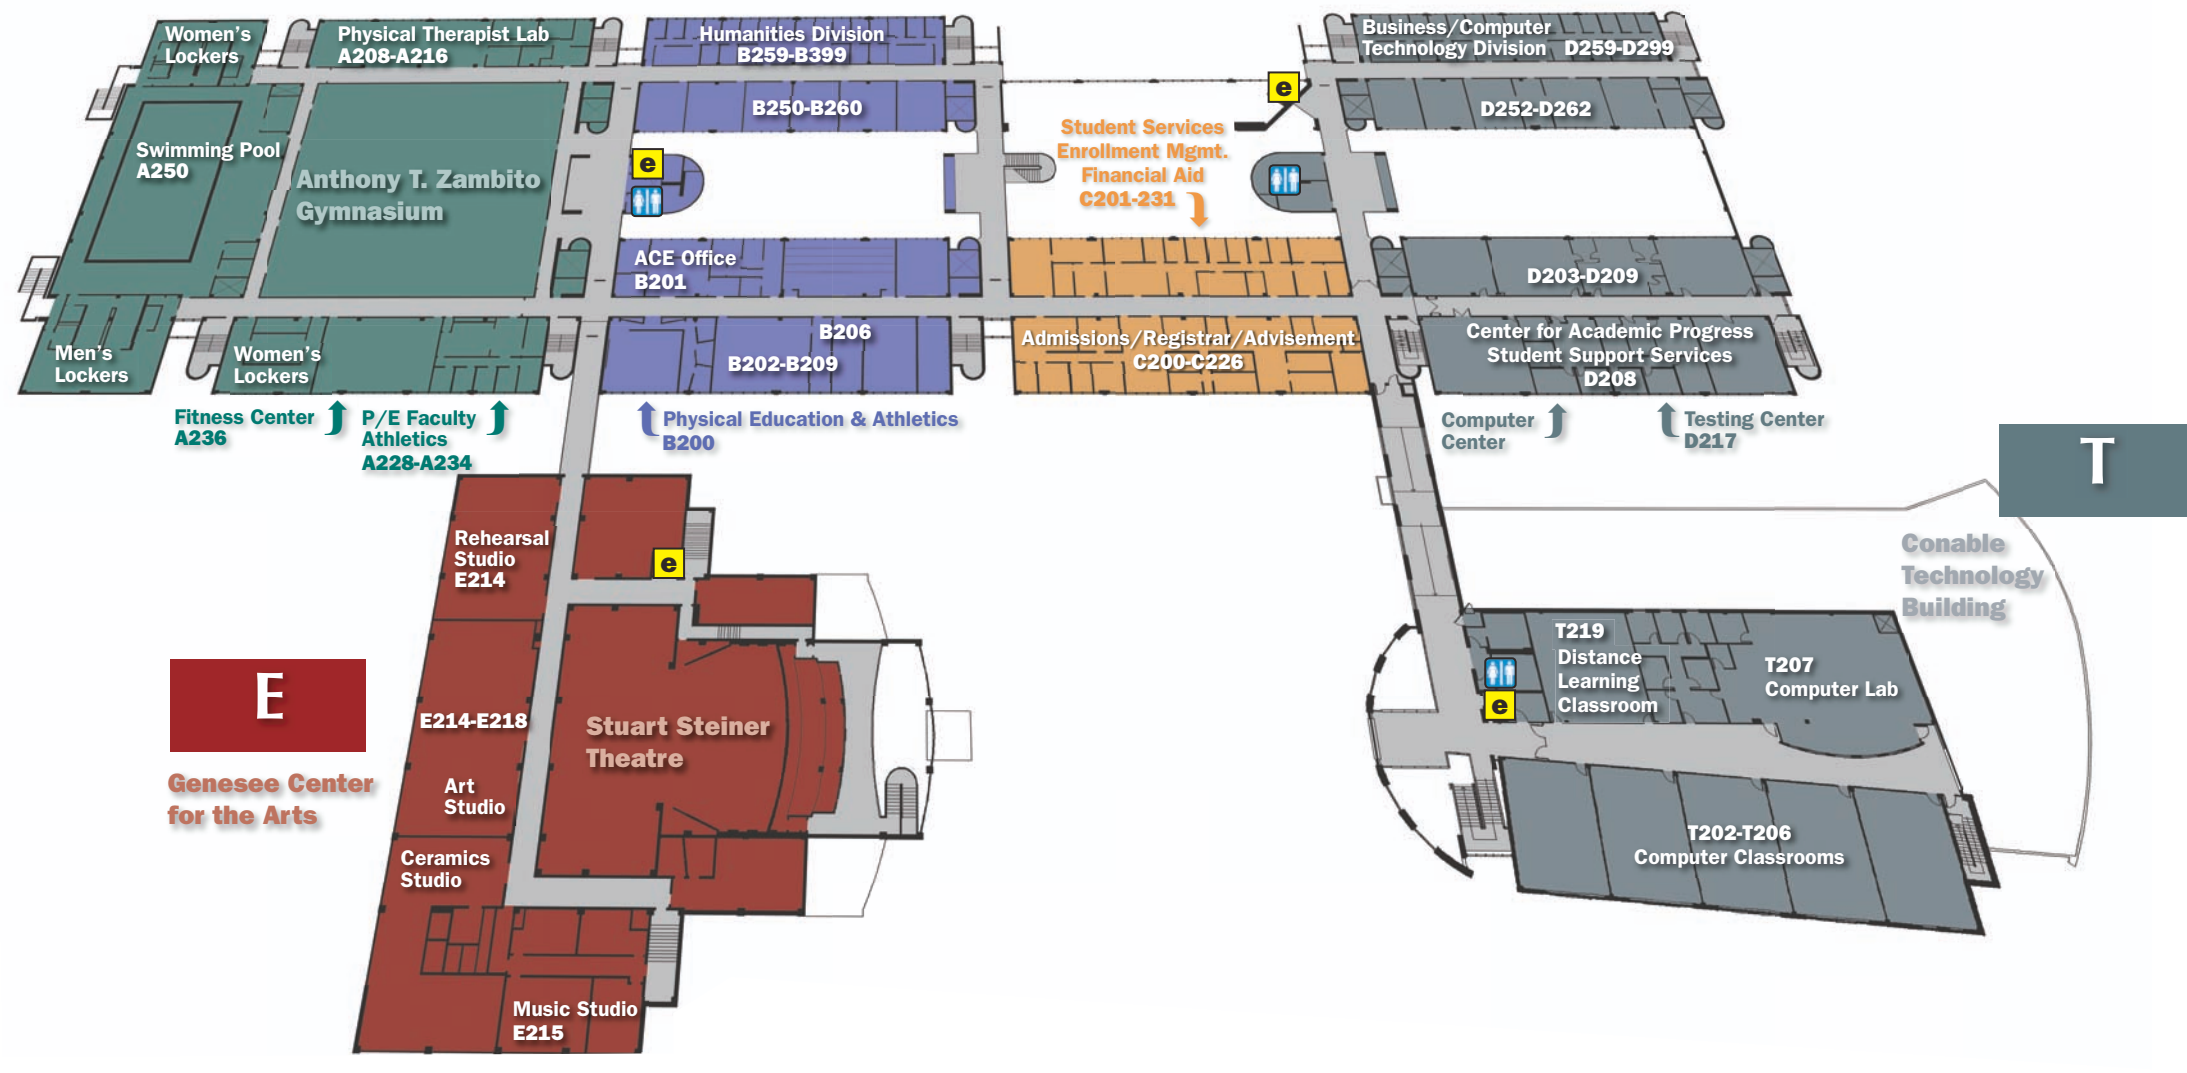

FLOOR 2

A Building	
Physical Therapist Assistant Program Lab	A208
Fitness Center	A236
Swimming Pool	A250
B Building	
Physical Education & Athletics Division	B200
ACE – Accelerated College Enrollment Office	B201
Assessment & Institutional Research	B203
Photography Darkroom	B206
Humanities Division	B259
C Building	
Admissions	C200
V.P., Student Affairs	C205
Student Records/Registrar	C210-C212
Academic Advisement/Career Transfer Center	C222
Exec. V.P., Academic Affairs	C226
Financial Aid	C231
D Building	
CAP – Center for Academic Progress	D208
Student Support Services	D208
Testing Center	D217
Business & Computer Technology Division	D259
E Stuart Steiner Theatre/Genesee Center for the Arts	
Rehearsal Studio	E214
Music Studio	E215

FLOOR 1

A Building/Anthony T. Zambito Gymnasium	
Maintenance Office	A107
Campus Shop/Bookstore	A112
Shipping/Receiving	A128
B Building/Cafeteria	
Public Safety	B118
Adult Education Opportunity Center	B111
Health Services	B109
Child Care Center	B160
C Building/William W. Stuart Forum	
Finance & Operations Office	C102-C108
External Affairs, Development, & Human Resources	C108-C109
Board of Trustees Conference Room	C113
Human Resources & V.P., Planning	C120
President's Office	C128-C130
D Building/Alfred O'Connell Library	
Copy Center	D100
Marketing Communications	D110
Library Classroom	D174
E Stuart Steiner Theatre/Genesee Center for the Arts	
Director of Fine & Performing Arts	E105
Scene Shop	E115
Dressing Rooms	E118, E122
Computerized Drafting	E119
Digital Art	E122
S Building/Wolcott J. Humphrey III Student Union	
Meeting Rooms	S103-S104
Student Activities Offices	S115-S119
T Conable Technology Building	
Lecture Hall	T102
Computer Lab	T104
The BEST Center	T112-T118
The BEST Center Conference Rooms	T119-T124
Distance Learning and Media Services	T133-T148
Production Studio/Control Room	T137-T138

e = Elevator
♿ = Restrooms