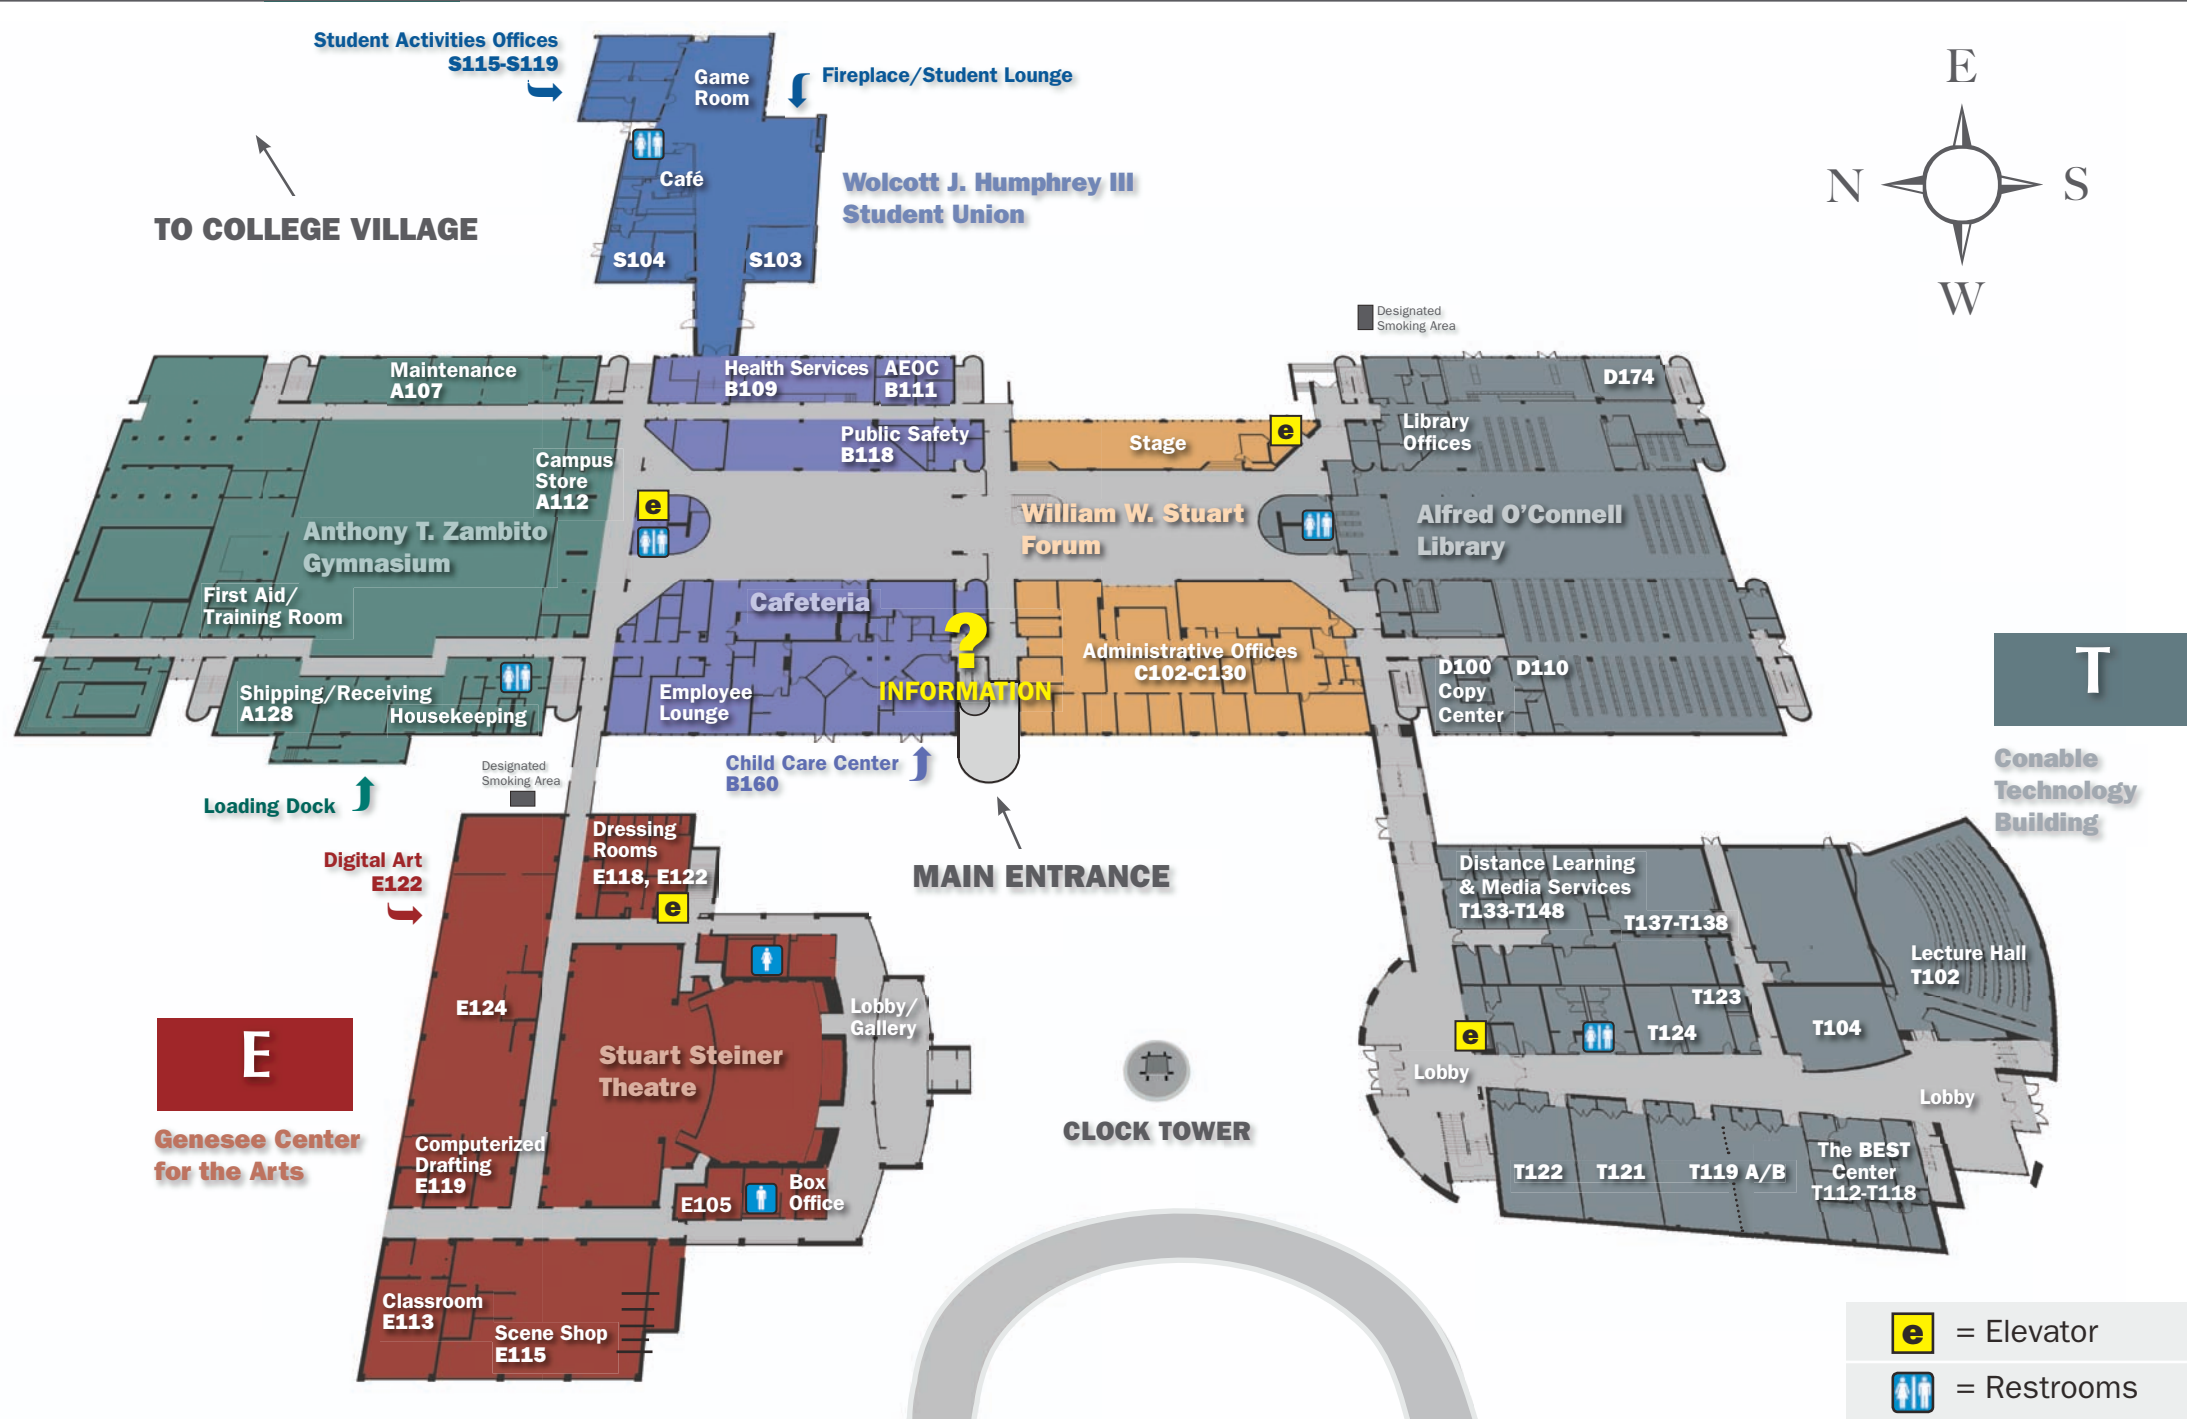

FLOOR 3

A Building	
Language Lab	A312
Occupational Therapy Assistant Program Lab	A314
Respiratory Care Program Lab	A323/A326
WGCC	A327
B Building	
Social Sciences Division	B359
D Building	
Nursing Division	D309
Math/Sciences Division	D359
Math Lab	D360

FLOOR 1

A Building/Anthony T. Zambito Gymnasium	
Maintenance Office	A107
Campus Shop/Bookstore	A112
Shipping/Receiving	A128
B Building/Cafeteria	
Public Safety	B118
Adult Education Opportunity Center	B111
Health Services	B109
Child Care Center	B160
C Building/William W. Stuart Forum	
Finance & Operations Office	C102-C108
External Affairs, Development, & Human Resources	C108-C109
Board of Trustees Conference Room	C113
Human Resources & V.P., Planning	C120
President's Office	C128-C130
D Building/Alfred O'Connell Library	
Copy Center	D100
Marketing Communications	D110
Library Classroom	D174
E Stuart Steiner Theatre/Genesee Center for the Arts	
Director of Fine & Performing Arts	E105
Scene Shop	E115
Dressing Rooms	E118, E122
Computerized Drafting	E119
Digital Art	E122
S Building/Wolcott J. Humphrey III Student Union	
Meeting Rooms	S103-S104
Student Activities Offices	S115-S119
T Conable Technology Building	
Lecture Hall	T102
Computer Lab	T104
The BEST Center	T112-T118
The BEST Center Conference Rooms	T119-T124
Distance Learning and Media Services	T133-T148
Production Studio/Control Room	T137-T138

e = Elevator
♿ = Restrooms