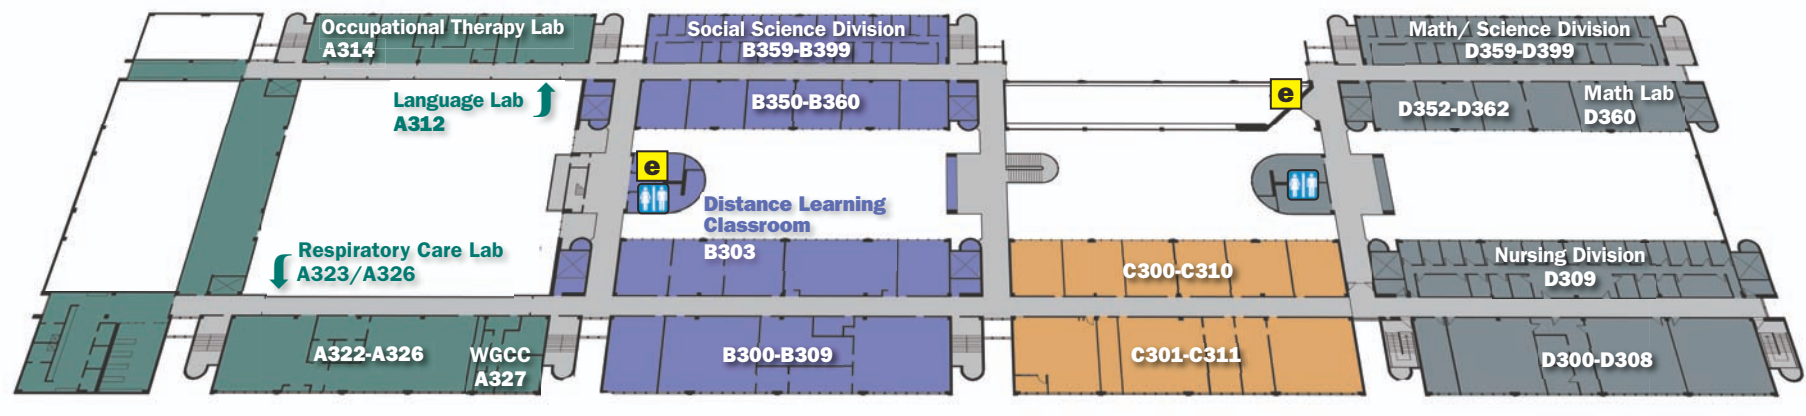

FLOOR 3

A Building	
Language Lab	A312
Occupational Therapy Assistant Program Lab	A314
Respiratory Care Program Lab	A323/A326
WGCC	A327
B Building	
Social Sciences Division	B359
D Building	
Nursing Division	D309
Math/Sciences Division	D359
Math Lab	D360

FLOOR 2

A Building	
Physical Therapist Assistant Program Lab	A208
Fitness Center	A236
Swimming Pool	A250
B Building	
Physical Education & Athletics Division	B200
ACE – Accelerated College Enrollment Office	B201
Assessment & Institutional Research	B203
Photography Darkroom	B206
Humanities Division	B259
C Building	
Admissions	C200
V.P., Student Affairs	C205
Student Records/Registrar	C210-C212
Academic Advisement/Career Transfer Center	C222
Exec. V.P., Academic Affairs	C226
Financial Aid	C231
D Building	
CAP – Center for Academic Progress	D208
Student Support Services	D208
Testing Center	D217
Business & Computer Technology Division	D259
E Stuart Steiner Theatre/Genesee Center for the Arts	
Rehearsal Studio	E214
Music Studio	E215

e = Elevator
♿ = Restrooms